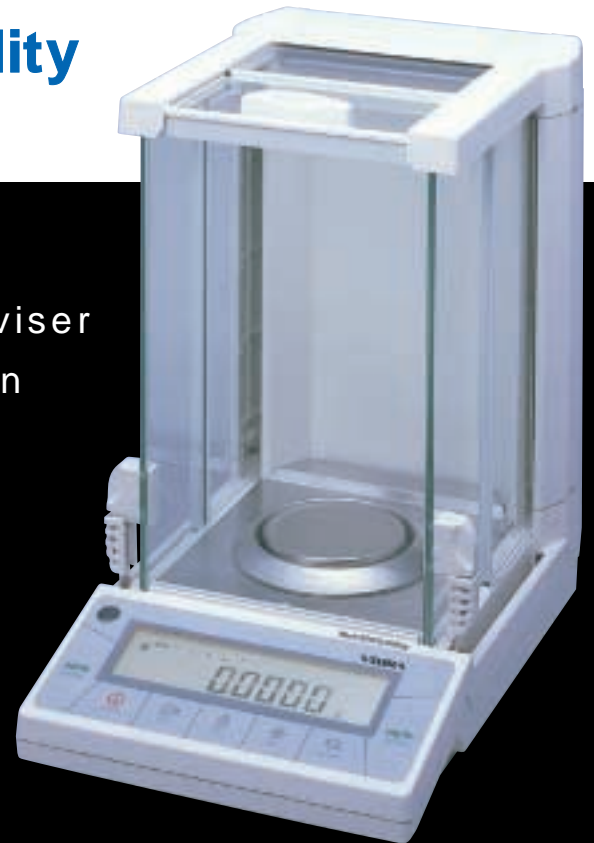

ISO9001
JQA-2834 TSUKUBA

VIBRA

**High performance and durability
for everyday laboratory use.**

- CAL adviser
- One touch calibration
 - ISO/GLP/GMP
 - Easy to clean
- Wide weighing area
- One-handed door system

Analytical balance

AF series

SHINKO DENSHI CO., LTD.

Analytical balance

AF series

CAL adviser

Advises operator when calibration is recommended due to an environmental change. (R type)

One touch calibration

Calibrate the scale with just one touch of the calibration key - calibration uses an internal weight. (R type)

ISO/GLP/GMP

Record calibration procedures and results with an optional printer.

Easy to clean

Components are easily separable, making it easy to clean inside the glass plural or singular, weighing pan, etc.

Wide weighing space

Provides a large area for weighing samples. The two-piece sliding door is stored neatly inside the scale, when opened.