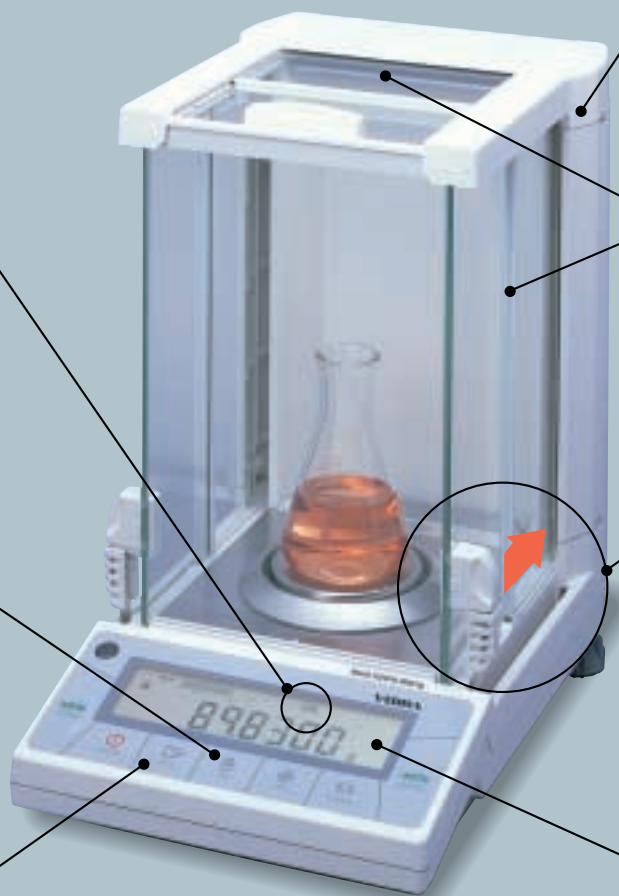

Analytical balance

AF series

CAL adviser

Advises operator when calibration is recommended due to an environmental change. (R type)

One touch calibration

Calibrate the scale with just one touch of the calibration key - calibration uses an internal weight. (R type)

ISO/GLP/GMP

Record calibration procedures and results with an optional printer.

Easy to clean

Components are easily separable, making it easy to clean inside the glass plural or singular, weighing pan, etc.

Wide weighing space

Provides a large area for weighing samples. The two-piece sliding door is stored neatly inside the scale, when opened.

One handed door system

Leaves one hand free when opening the door. For example, if you are right handed, handle your sample with your right hand while opening the right door with your left hand.

Big display

Reading the display is easy with an 18mm high LCD.

Specifications

Model	AF-(R)220
Capacity	220 g
Readability	0.0001 g
Calibration method	Semi-automatic with internal weight (R type) / Manual with standard weight(Both types)
Mode selection	Weighing, counting, percentage, accumulation
Functions	Calendar, Clock / Built-in under hook weighing / Calibration weight error setting Calibration of internal weight with standard weight / SCS system in counting mode
Pan size	80mm dia.
Dimensions	320(L)x210(W)x335(H)mm
Weight	Approx. 5.5kg (R type) / 5.2kg (Non-R type)
Output	RS232C, Printer Output
Power source	AC adaptor (DC9V)

The contents of this catalogue are subject to change due to modifications and/or other reasons.

SHINKO DENSHI CO., LTD.

3-9-11 YUSHIMA, BUNKYO-KU, TOKYO 113-0034

TEL : 81-3-3835-4577 FAX : 81-3-5818-6066

URL : <http://www.vibra.co.jp> E-mail : shinko@vibra.co.jp

● Distributed by: